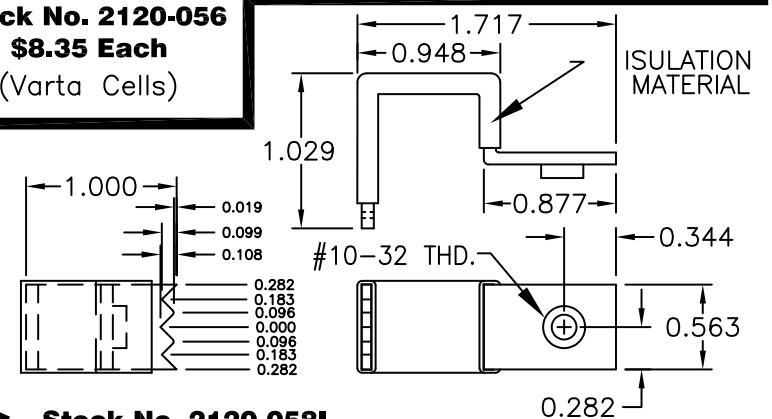

**Stock No. 2120-057**  
\$8.35 Each

**Stock No. 2120-053A**  
\$8.35 Each  
(Standard Jaw shipped with CRT)

**Stock No. 2120-070P**  
\$45.00 per pair as shown below  
(1) pair req'd per clamp (Clamp not included)

**Stock No. 2120-056**  
\$8.35 Each  
(Varta Cells)

**Stock No. 2120-058I**  
\$15.00 Each