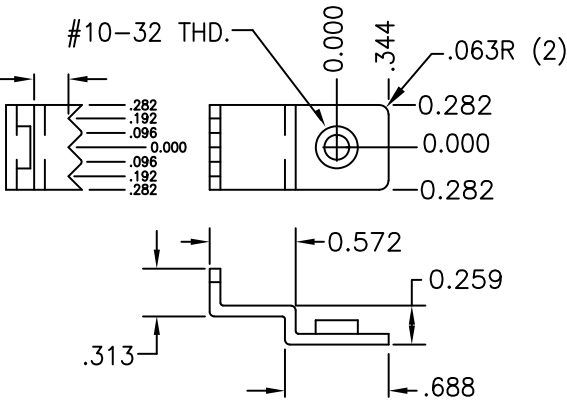

**Stock No. 2120-057**  
\$8.35 Each

**Stock No. 2120-053A**  
\$8.35 Each  
(Standard Jaw shipped with CRT)

**Stock No. 2120-070P**  
\$45.00 per pair as shown below  
(1) pair req'd per clamp (Clamp not included)

**Stock No. 2120-056**  
\$8.35 Each  
(Varta Cells)

**Stock No. 2120-058I**  
\$15.00 Each