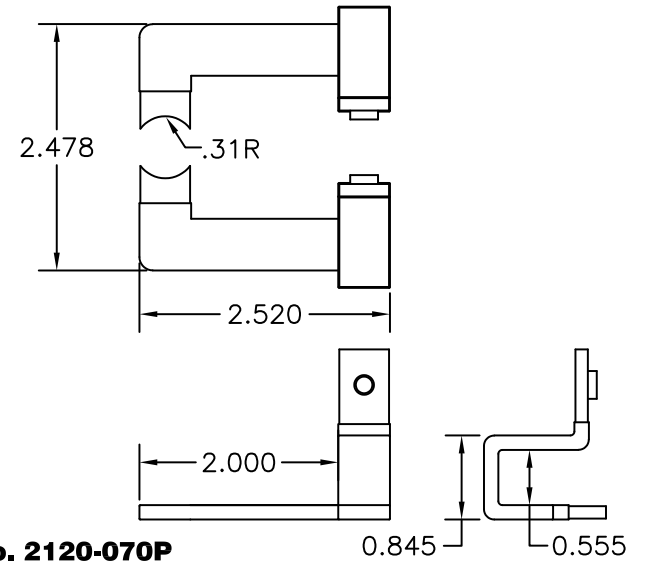

**Stock No. 2120-057**  
\$8.35 Each

**Stock No. 2120-053A**  
\$8.35 Each  
(Standard Jaw shipped with CRT)

**Stock No. 2120-070P**  
\$45.00 per pair as shown below  
(1) pair req'd per clamp (Clamp not included)

**Stock No. 2120-056**  
\$8.35 Each  
(Varta Cells)

**Stock No. 2120-058I**  
\$15.00 Each