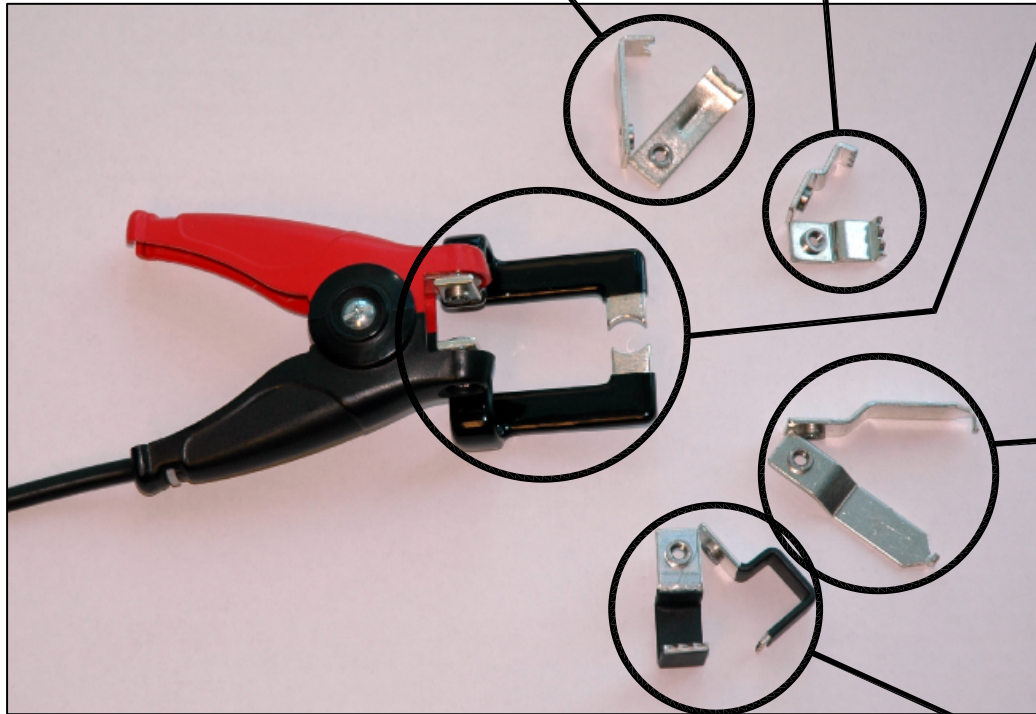

**Stock No. 2120-057**  
\$8.35 Each

**Stock No. 2120-053A**  
\$8.35 Each  
(Standard Jaw shipped with CRT)

**Stock No. 2120-070P**  
\$45.00 per pair as shown below  
(1) pair req'd per clamp (Clamp not included)