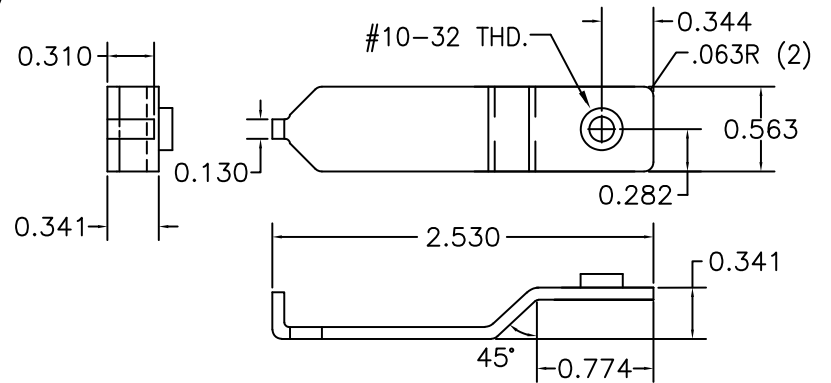

**Stock No. 2120-057**  
\$8.35 Each

**Stock No. 2120-053A**  
\$8.35 Each  
(Standard Jaw shipped with CRT)

**Stock No. 2120-070P**  
\$45.00 per pair as shown below  
(1) pair req'd per clamp (Clamp not included)

**Stock No. 2120-056**  
\$8.35 Each  
(Varta Cells)

**Stock No. 2120-058I**  
\$15.00 Each